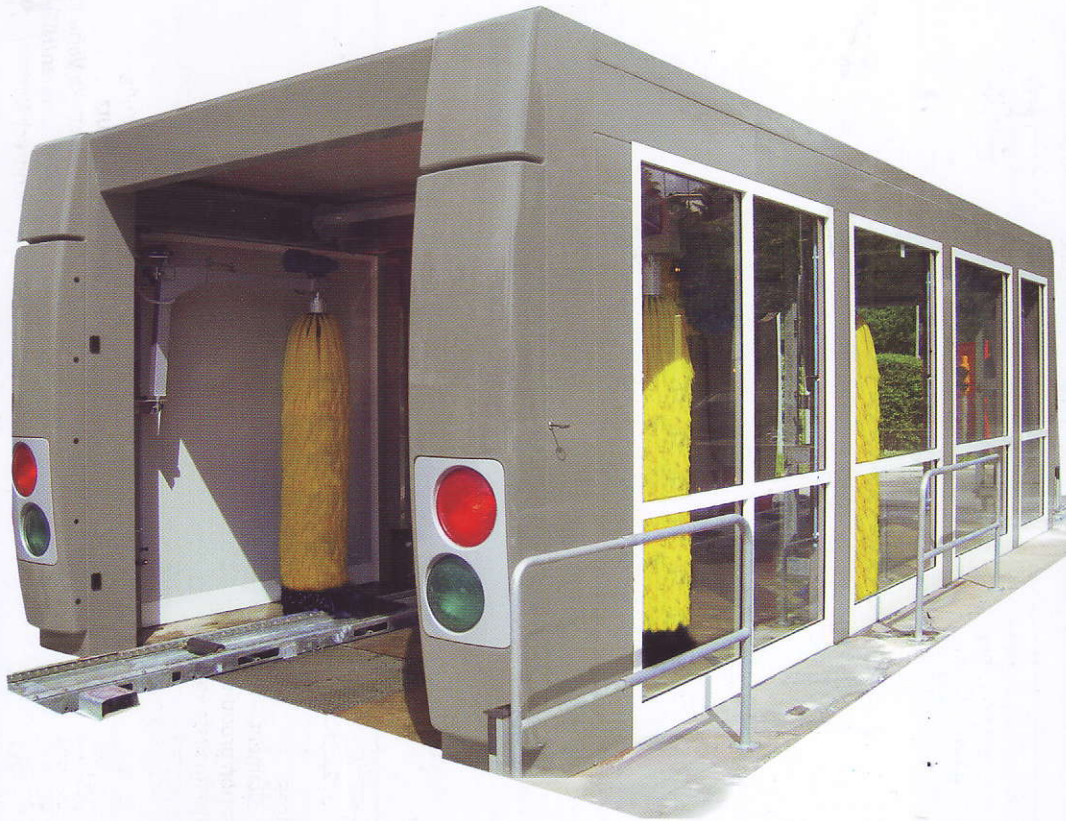

### Basic configuration

- Foam bath
- n. 1 top brush
- n. 2 Sets of side brushes
- Filament Brushes
- Rinse and wax arches
- Top Contouring Dryer (2 x 3 kW motors) and side dryers (2x5,5 kW)
- Productivity 40 - 60 cars per hour
- Wash & Dry Heights available: 2.10 m or 2.40 m